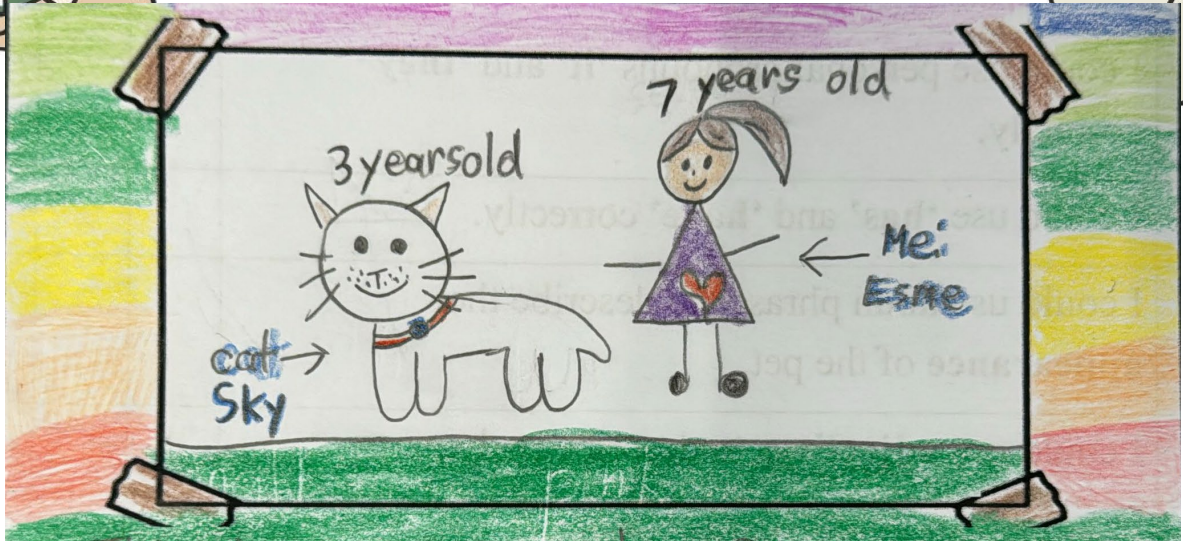

Lost Cat

This is my cat, Sky.

It is small.

It is white.

It has a short tail.

It has small ears.

It has short legs.

I lost my pet in Sha Tin Wai on 3rd January,
2024 (Wednesday).